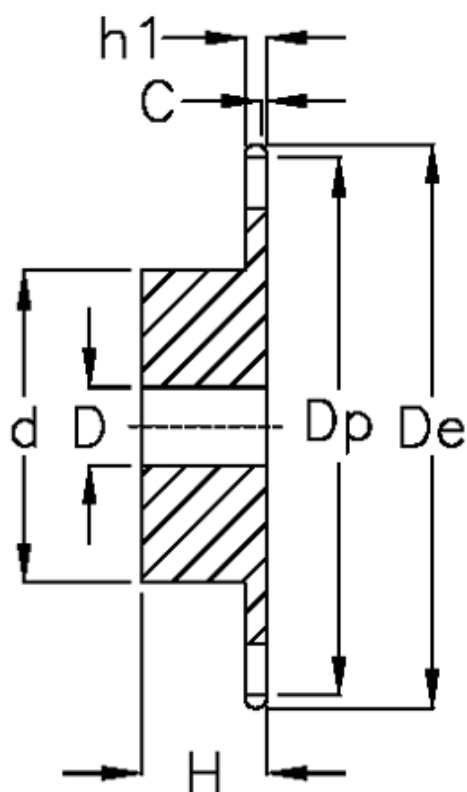

Article number: 616081003023

Description: Sprocket 06 B-1 Z=23 simplex
predrilled, Rustfast

Measures

C = 1
d = 52
D = $12 \pm 0,5$

De = 73.5
Dp = 69.95

For chain size = 3/8" x 7/32"

For chain type = 06 B-1

H = 28

h1 = 5.2

Number of teeth = 23